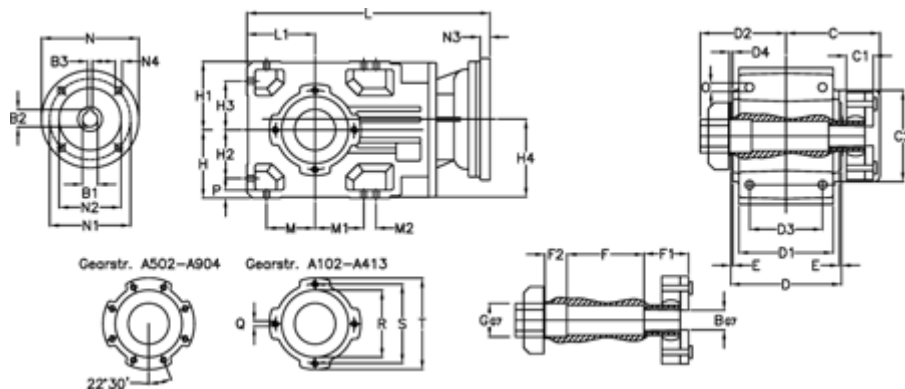

Article number: 296003503666445  
 Description: Bevel helical gearbox  
 A352QF40-36,6-P112B5

## Measures

B = 40	D1 = 166	F2 = 53	L = 389.0	N3 = 4,5
B1 = 28	D2 = 80	G = 42	L1 = 100	N4 = M12x16
B2 = 31.3	D3 = 135	GA = 43	M = 73.0	O = 12.0
B3 = 8	d4 = 5.0	H = 100	M1 = 73.0	P = 11
C = 70.0	Description = A352 QF-xx P112 B5	H1 = 100	M2 = 11	Q = M10x17
C1 = 24	E = 3.5	H2 = 73.0	N = 250	R = 110
C2 = 90.0	F = 12.0	H3 = 73.0	N1 = 215	S = 130
D = 173	F1 = 48.0	H4 = 114.0	N2 = 180	T = 150